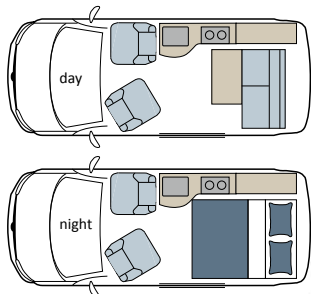

Introducing the latest concept in industry-leading, quality campervans from Danbury,

we give you

The CHOICE

All Danbury VW T6.1 'Choice' models include this outstanding specification as standard:

2.0TDi EU6 110PS Manual
Height adjustable drive passenger seats
Swivel seat base (dependent on model)
Choice of colours
Driver and passenger armrests
Cruise control
Cab A/C
Leather steering wheel/knob & remote controls
Comfort pack
6.5" colour screen, radio DAB +
Reversing camera with F/R parking sensors
Bluetooth hands-free
12v socket & cup holder
Cab carpet
Bluetooth rear speakers
Colour coded bumpers
Front & rear spoiler
Lowered suspension
18" alloy wheels
Side bars
Sports graphics
Privacy glass
Alarm
Tracker
Solar panel
Awning